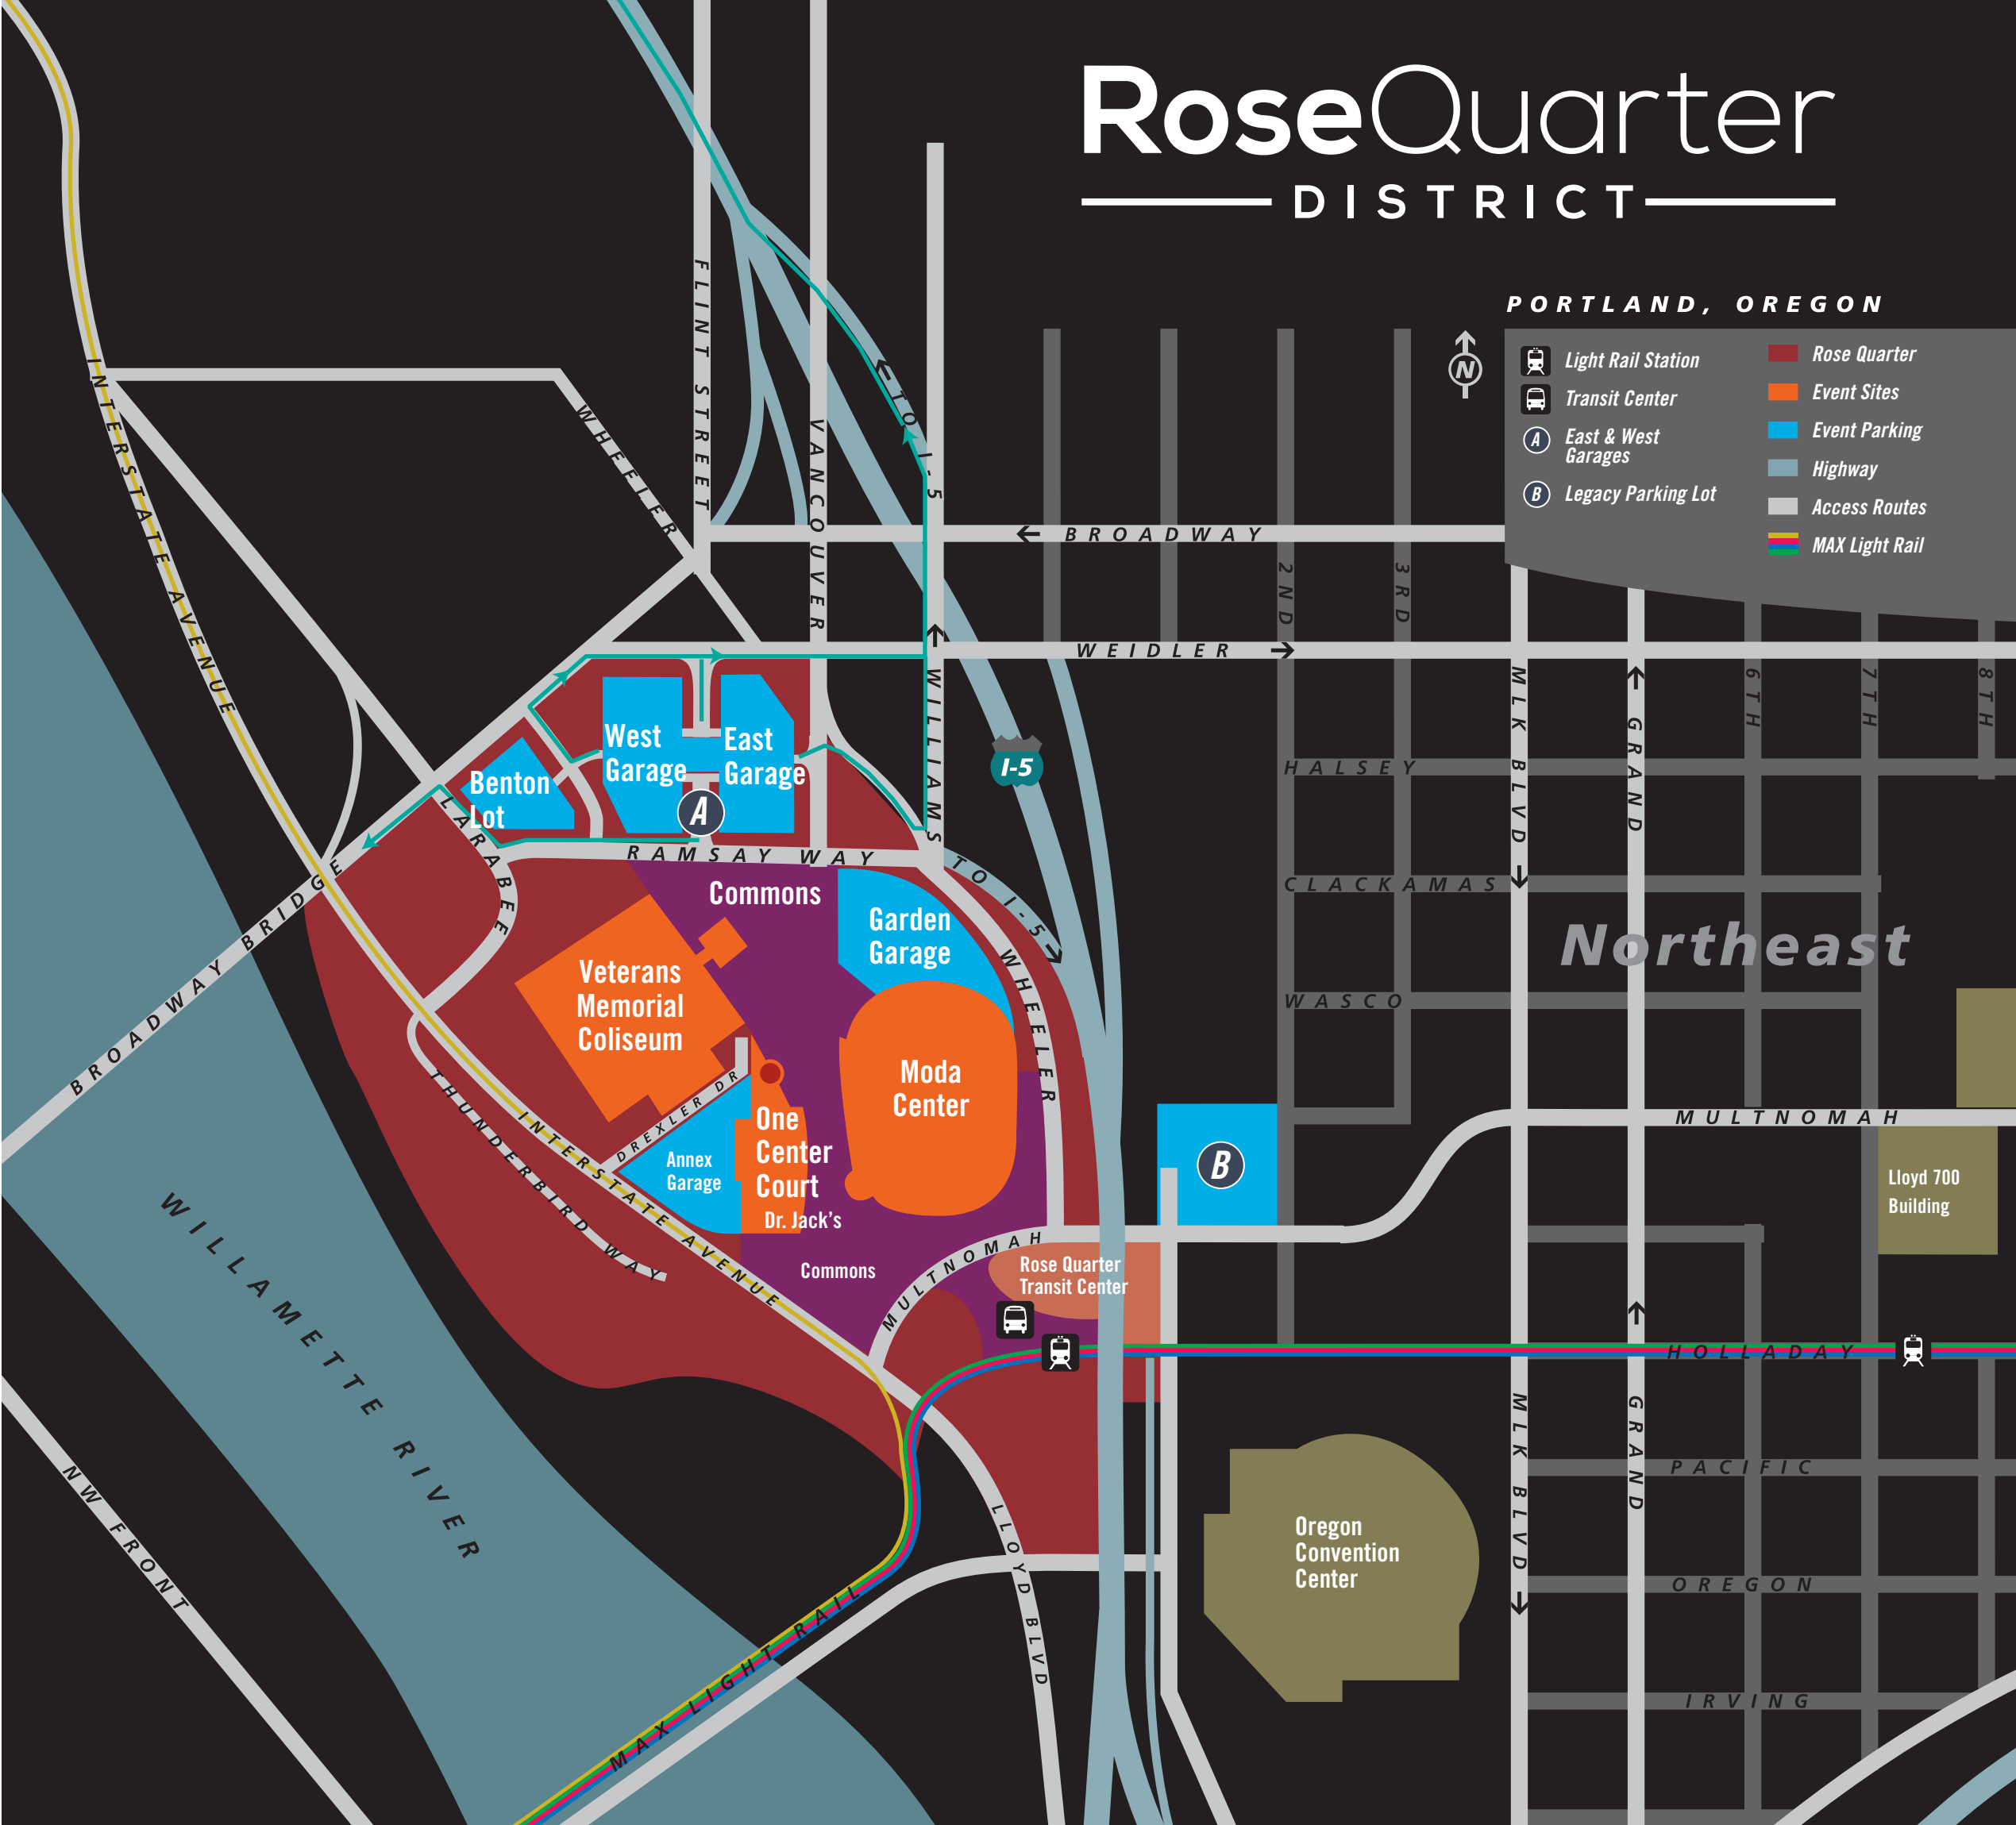

RoseQuarter

DISTRICT

PORTLAND, OREGON

-  Light Rail Station
-  Transit Center
-  East & West Garages
-  Legacy Parking Lot
-  Rose Quarter
-  Event Sites
-  Event Parking
-  Highway
-  Access Routes
-  MAX Light Rail

Northeast

Lloyd 700 Building

Oregon Convention Center