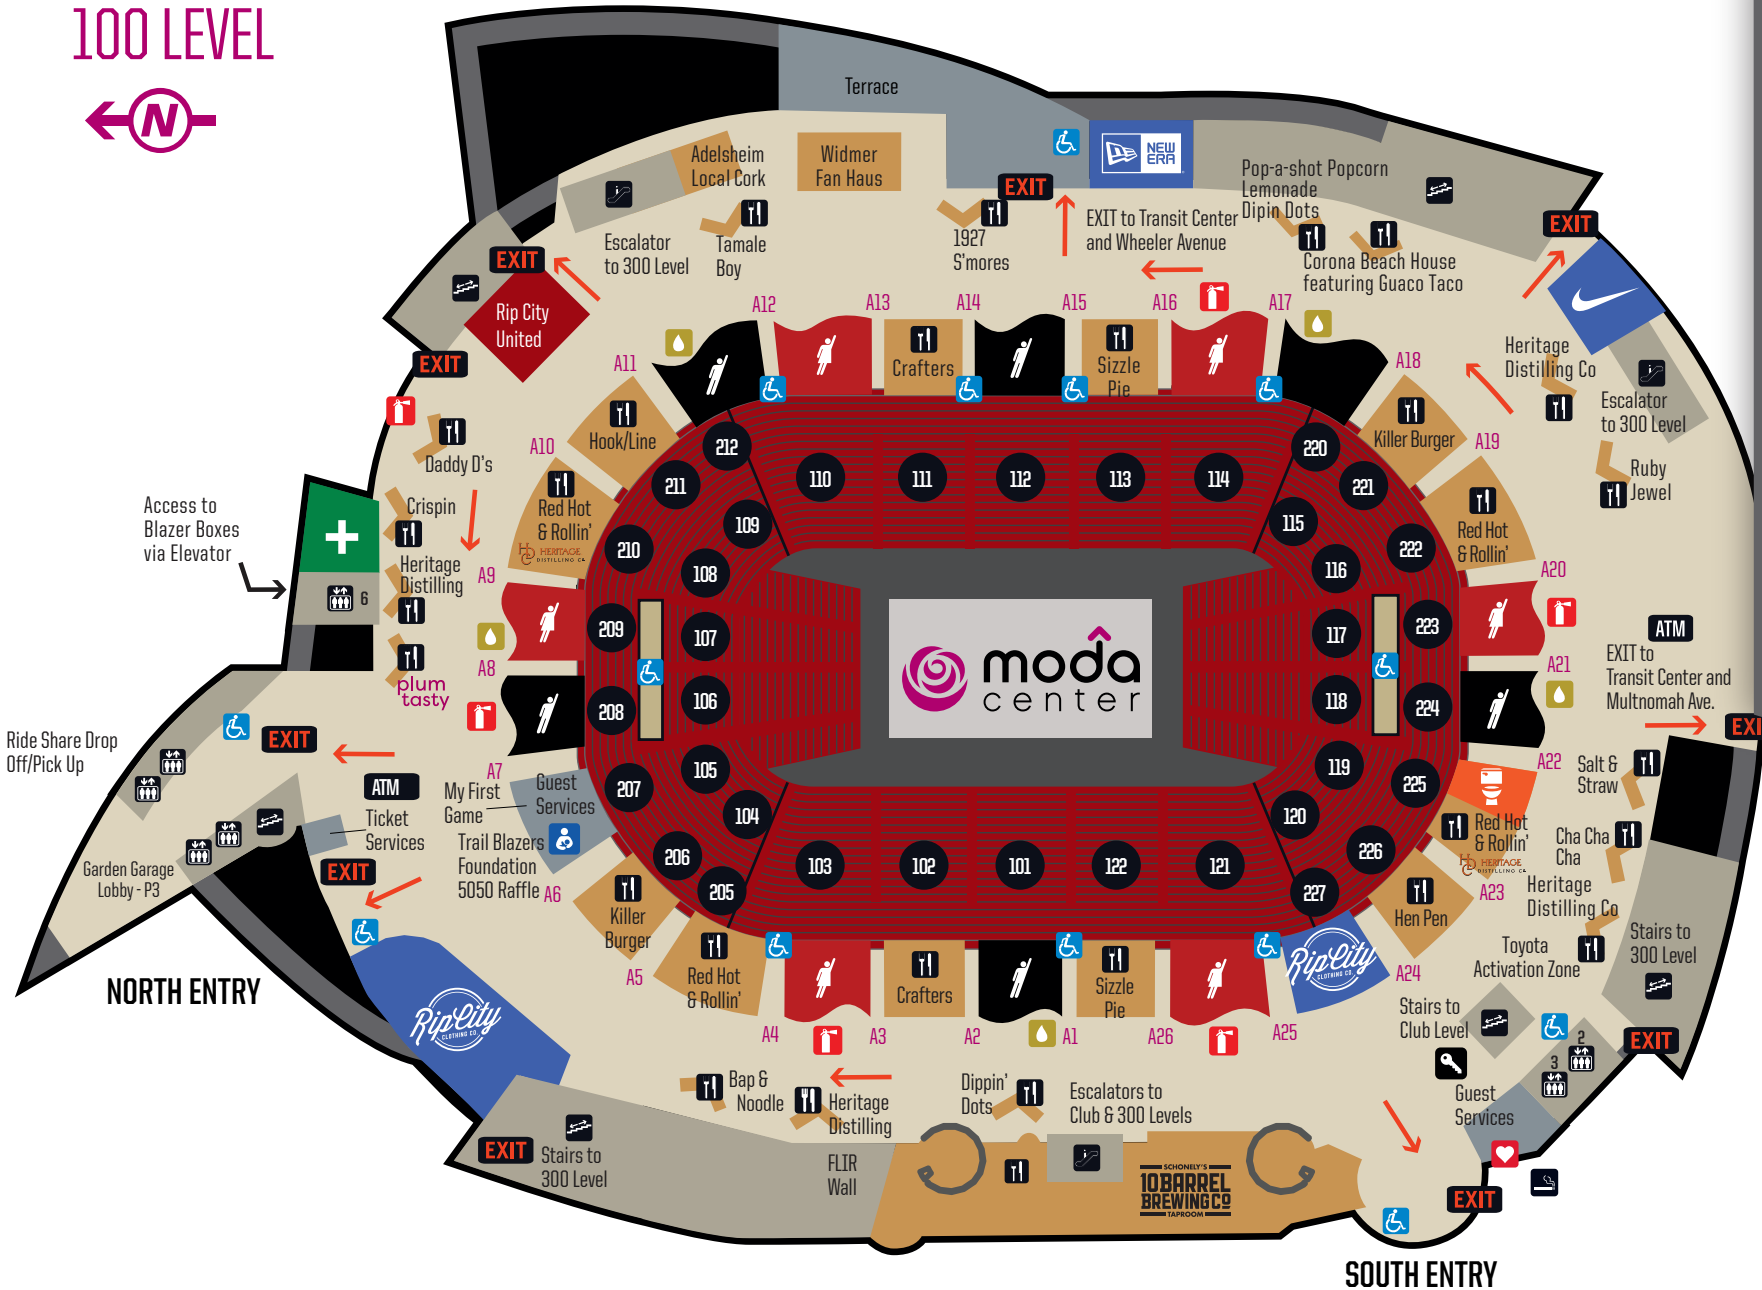

100 LEVEL

- Women's Restrooms
- Men's Restrooms
- All User Restrooms
- Food/Drink
- Stairs
- Elevators
- Escalators
- First Aid
- Water Fountain
- Accessible
- Nursing Mother's Room
- Smoking Area
- Fire Extinguisher
- AED
- Designated Driver Booth
- Emergency Exits
- Emergency Evacuation Route