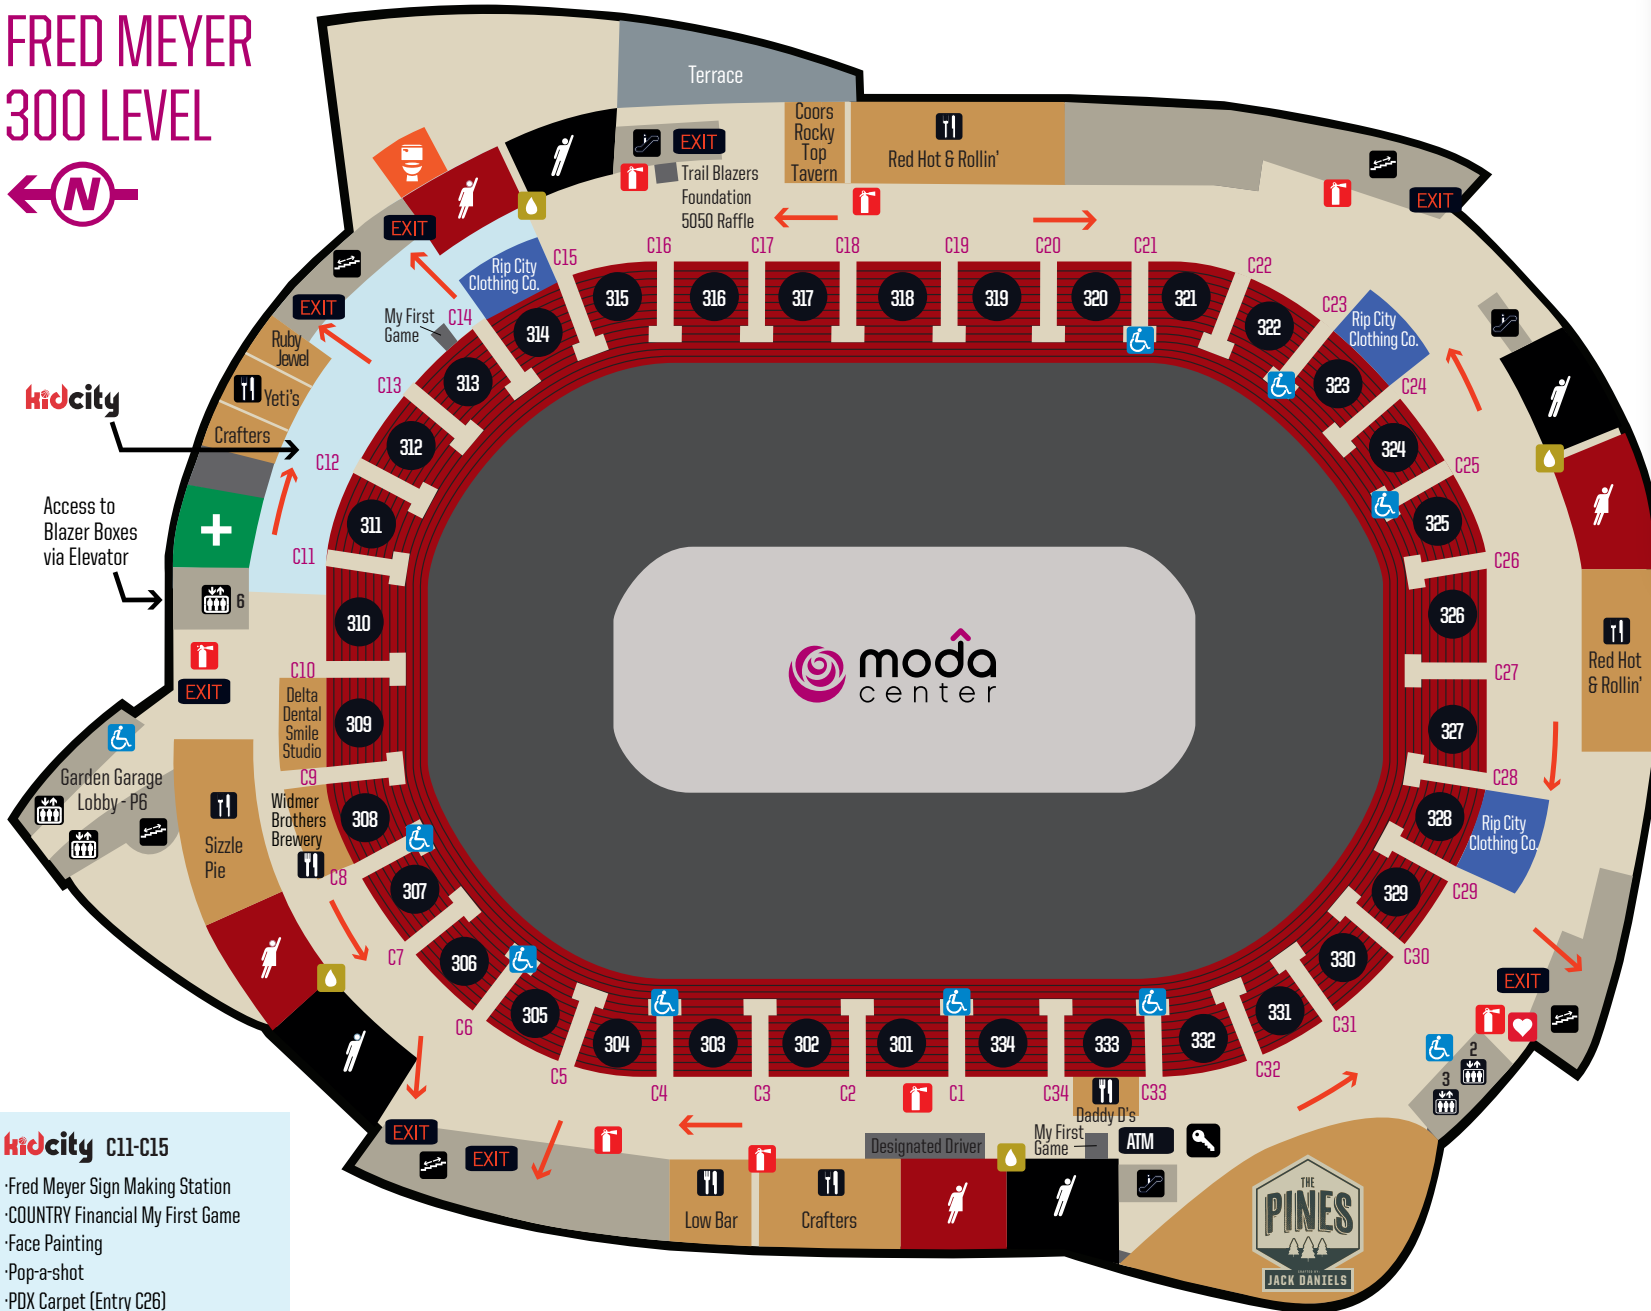

FRED MEYER 300 LEVEL

- Women's Restrooms
- Men's Restrooms
- All User Restroom
- Food/Drink
- Stairs
- Elevators
- Escalators
- First Aid
- Water Fountain
- Accessible
- Fire Extinguisher
- Designated Driver Booth
- Emergency Exits
- Emergency Evacuation Route

hrcity C11-C15

- Fred Meyer Sign Making Station
- COUNTRY Financial My First Game
- Face Painting
- Pop-a-shot
- PDX Carpet (Entry C26)
- Dunk Photo Op
- Penny Press

300 Level Food Carts

- C2: Beer Stand
- C4: Widmer Brothers Brewery
- C5: Salt & Straw
- C7: Avid Cider
- C8: Widmer Brothers Brewery
- C16: Dippin Dots & Lemonade
- C17: Knot Spot
- C18: Coors
- C20: Hop Valley
- C21: Crispin
- C22: Distillery
- C23: Daddy D's
- C24: Widmer Brothers Brewery
- C30: Dippin Dots & Lemonade
- C31: Cha Cha Cha
- C32: Humble Food Cart
- C33: Daddy D's
- C34: Buzzsaw