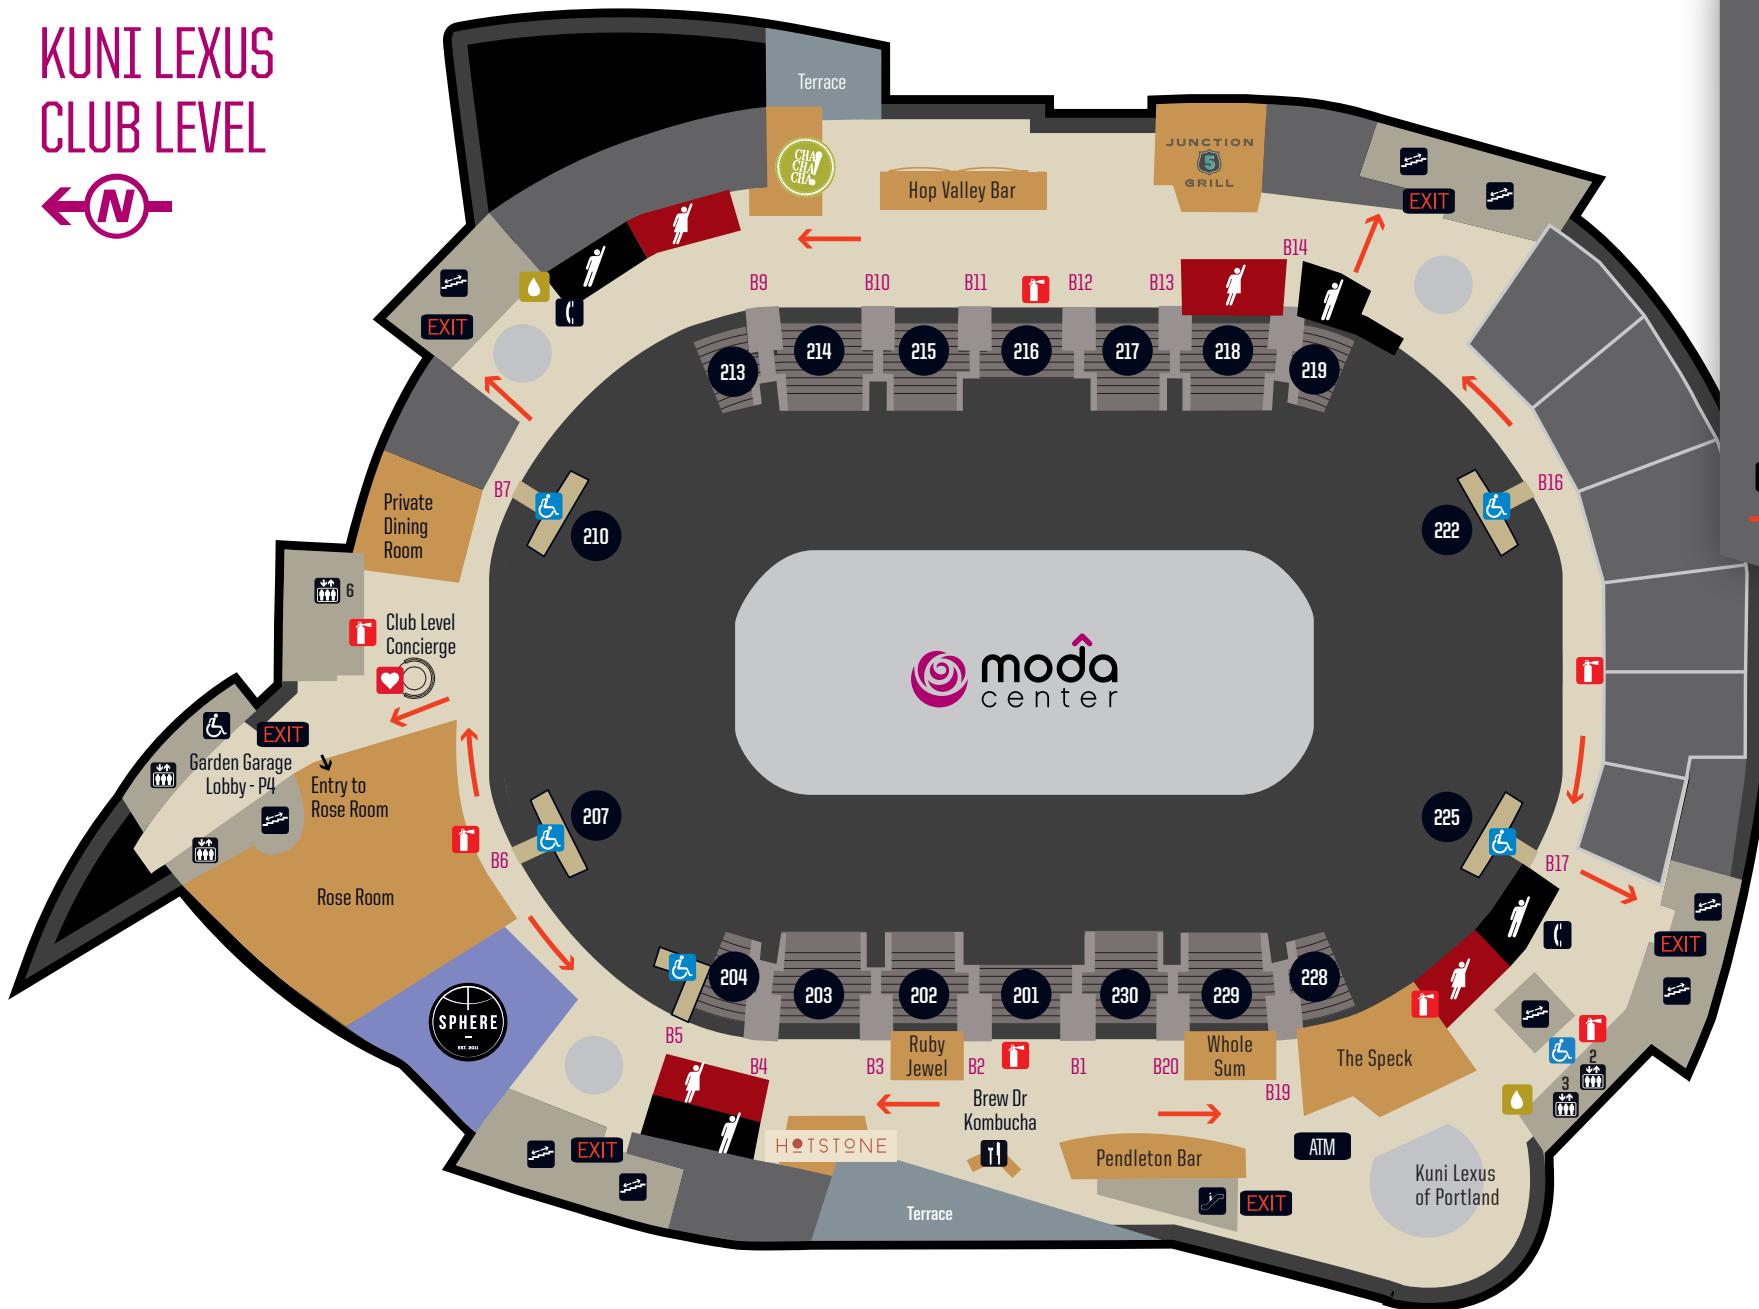

KUNI LEXUS CLUB LEVEL

-  Women's Restrooms
-  Men's Restrooms
-  Food/Drink
-  Stairs
-  Elevators
-  Escalators
-  Water Fountain
-  Accessible
-  Smoking Area
-  Fire Extinguisher
-  AED
-  EXIT
-  Emergency Evacuation Route