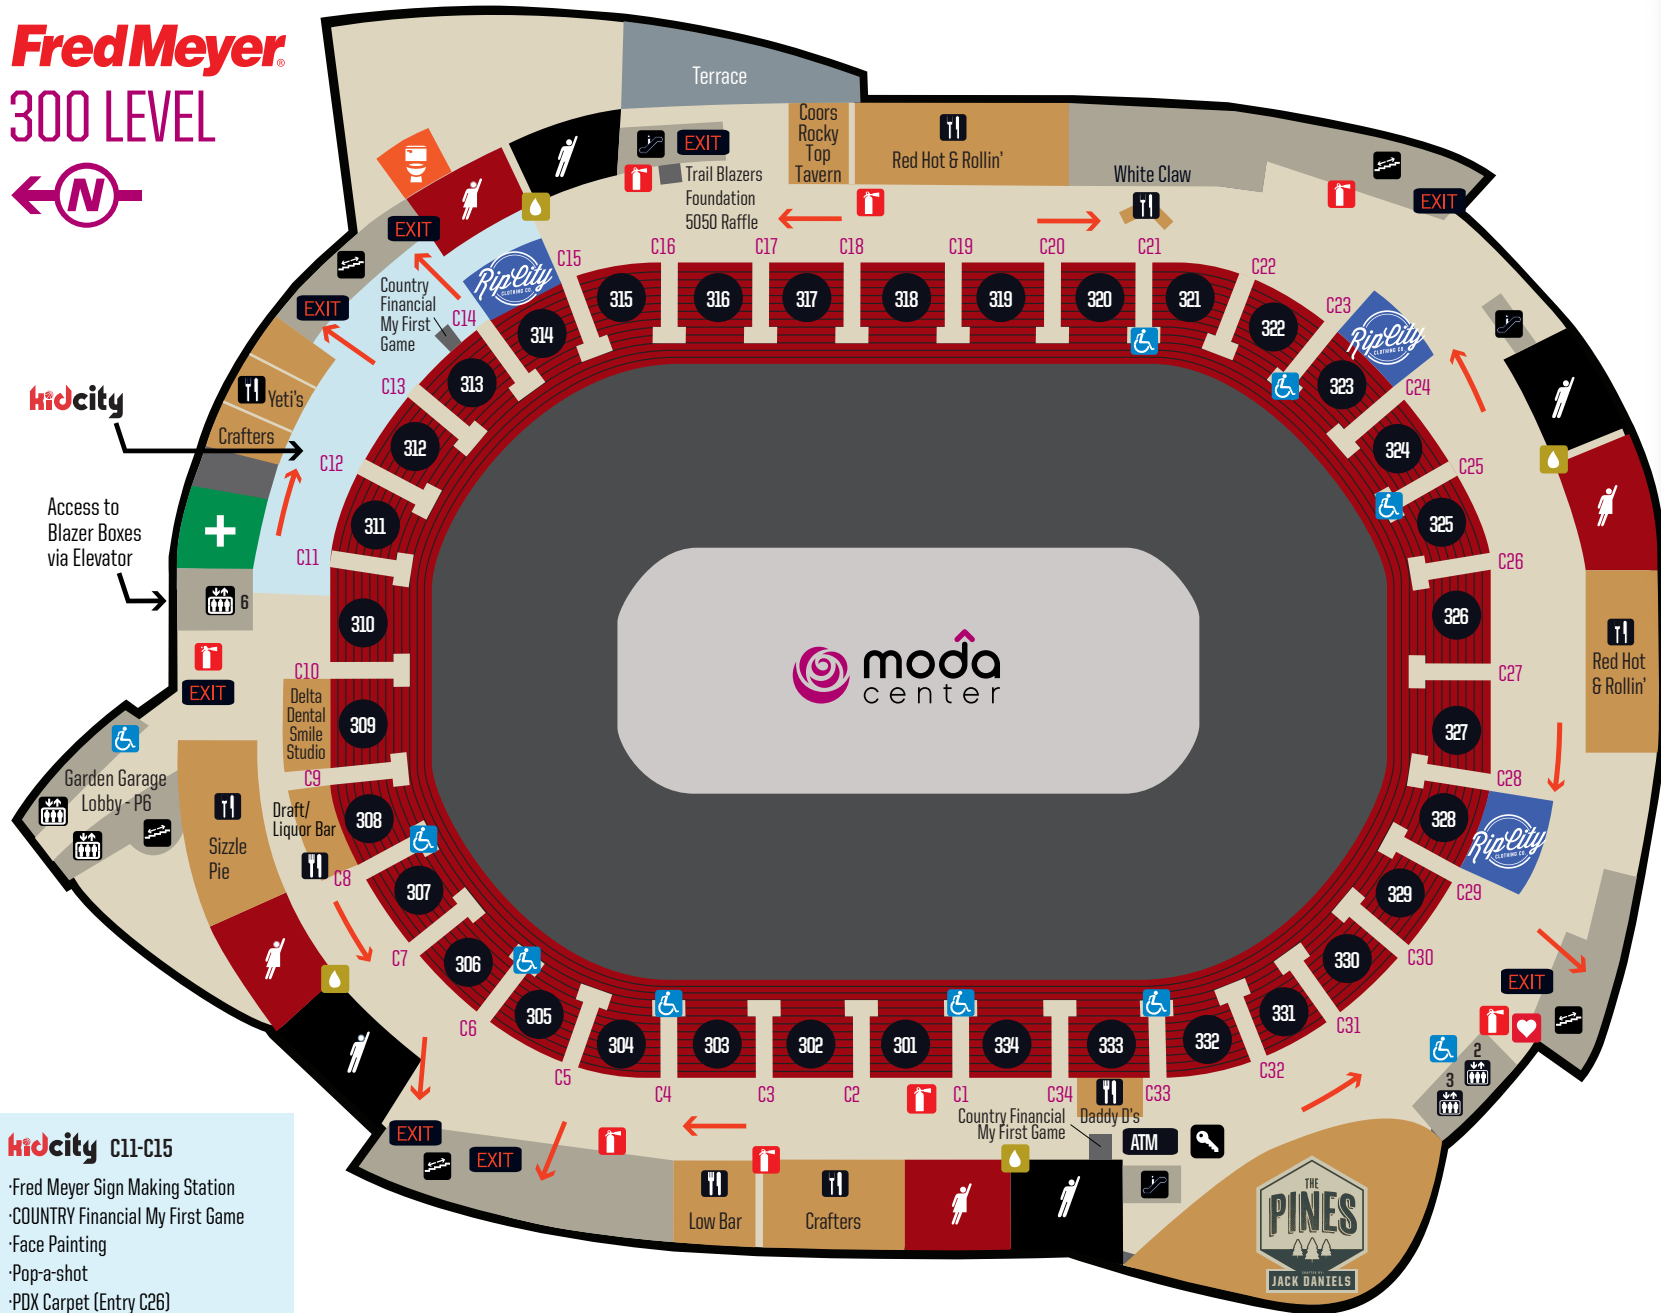

Fred Meyer 300 LEVEL

- Accessible
- All User Restrooms
- Designated Driver Booth
- Elevators
- Emergency Evacuation Route
- EXIT Emergency Exits
- Escalators
- Fire Extinguisher
- First Aid
- Food/Drink
- Men's Restrooms
- Stairs
- Water Fountain
- Women's Restrooms

300 Level Food Carts

- C2: Liquor/Beer
- C4: Hop Valley
- C5: Salt & Straw
- C7: Avid Cider
- C8: Widmer Brothers Brewery
- C16: Dippin Dots
- C16: Meat-Ballin
- C18: Coors
- C20: Hop Valley
- C21: Crispin
- C22: Liquor/Beer
- C23: Daddy D's
- C24: Liquor/Beer
- C28: PDX Flattop
- C30: Dippin Dots & Lemonade
- C31: Cha Cha Cha
- C32: Knot Spot
- C34: Buzzsaw

hiocity C11-C15

- Fred Meyer Sign Making Station
- COUNTRY Financial My First Game
- Face Painting
- Pop-a-shot
- PDX Carpet (Entry C26)
- Dunk Photo Op
- Penny Press